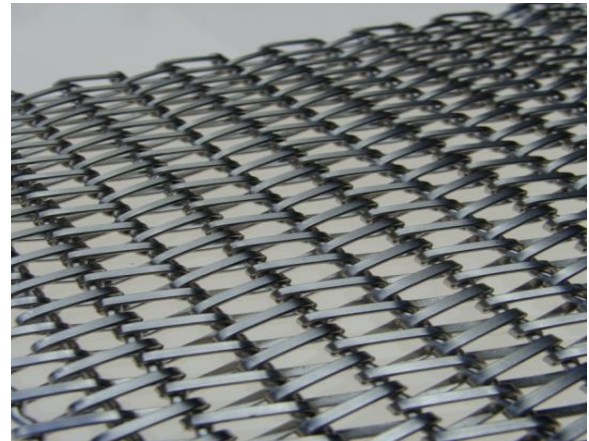

Extra Notes:

Dimensions are nominal