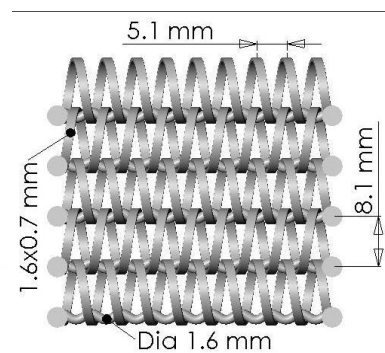

Extra Notes:

Dimensions are nominal