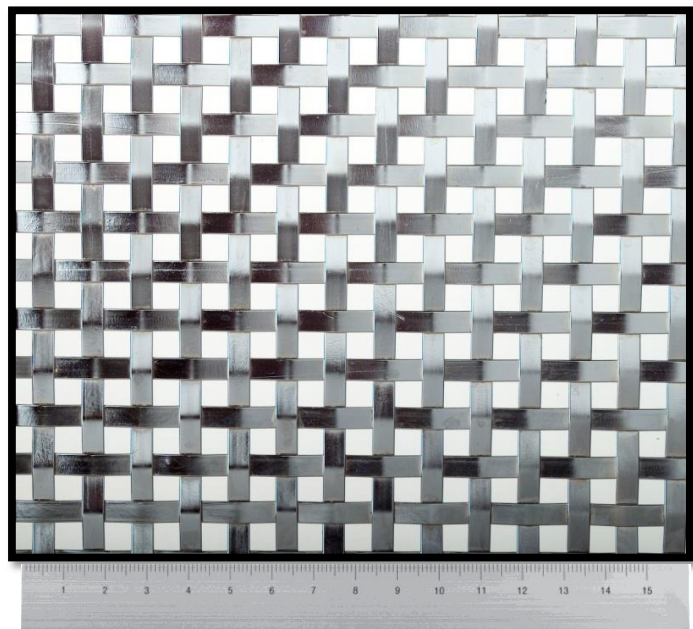

Extra Notes:

Dimensions are nominal