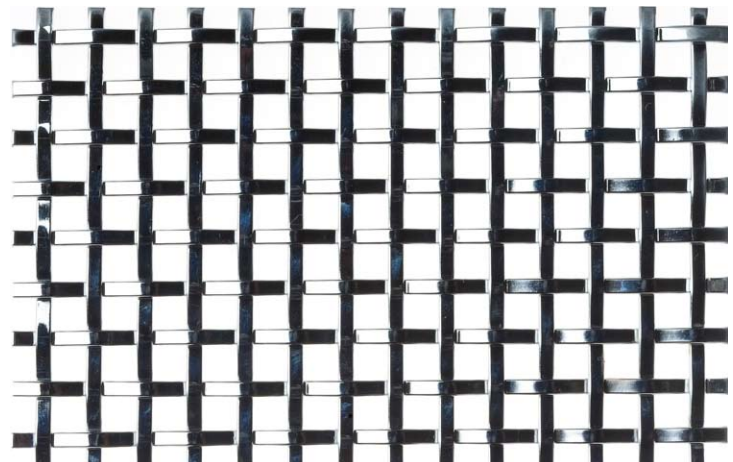

Extra Notes:

Dimensions are nominal