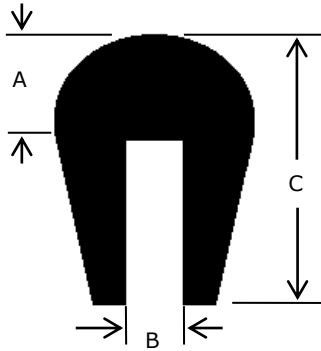

Capping Rubber

This data sheet refers to the range of capping rubbers available through the Locker Group.

Round Top Long Leg				
Product Code	Dimension 'A' mm	Stringer Width 'B' mm	Overall Height 'C' mm	Coil Length Metres
SBCRT1	15	8	40	20
SBCRT2	16	10	40	20
SBCRT3 HP	21	12	41	20

Round Top Short Leg				
Product Code	Dimension 'A' mm	Stringer Width 'B' mm	Overall Height 'C' mm	Coil Length Metres
SBCSB4	12	8	26	20
SBCSB7	14	10	26	20
SBCSB5	14	12	27	20

Flat Top Long Leg				
Product Code	Dimension 'A' mm	Stringer Width 'B' mm	Overall Height 'C' mm	Coil Length Metres
SBCFT1	20	8	60	20
SBCFT1 HP	25	10	65	20
SBCFT2	20	12	60	20