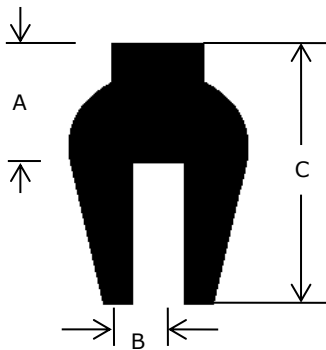

Capping Rubber

This data sheet refers to the range of capping rubbers available through the Locker Group.

Round Top Long Leg				
Product Code	Dimension 'A' mm	Stringer Width 'B' mm	Overall Height 'C' mm	Coil Length Metres
SBCRT1	15	8	40	20
SBCRT2	16	10	40	20
SBCRT3 HP	21	12	41	20

Round Top Short Leg				
Product Code	Dimension 'A' mm	Stringer Width 'B' mm	Overall Height 'C' mm	Coil Length Metres
SBCSB4	12	8	26	20
SBCSB7	14	10	26	20
SBCSB5	14	12	27	20

Flat Top Long Leg				
Product Code	Dimension 'A' mm	Stringer Width 'B' mm	Overall Height 'C' mm	Coil Length Metres
SBCFT1	20	8	60	20
SBCFT1 HP	25	10	65	20
SBCFT2	20	12	60	20