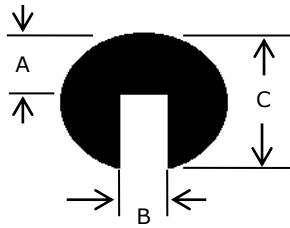

Capping Rubber

This data sheet refers to the range of capping rubbers available through the Locker Group.

Round Top Long Leg				
Product Code	Dimension 'A' mm	Stringer Width 'B' mm	Overall Height 'C' mm	Coil Length Metres
SBCRT1	15	8	40	20
SBCRT2	16	10	40	20
SBCRT3 HP	21	12	41	20

Round Top Short Leg				
Product Code	Dimension 'A' mm	Stringer Width 'B' mm	Overall Height 'C' mm	Coil Length Metres
SBCSB4	12	8	26	20
SBCSB7	14	10	26	20
SBCSB5	14	12	27	20

Flat Top Long Leg				
Product Code	Dimension 'A' mm	Stringer Width 'B' mm	Overall Height 'C' mm	Coil Length Metres
SBCFT1	20	8	60	20
SBCFT1 HP	25	10	65	20
SBCFT2	20	12	60	20