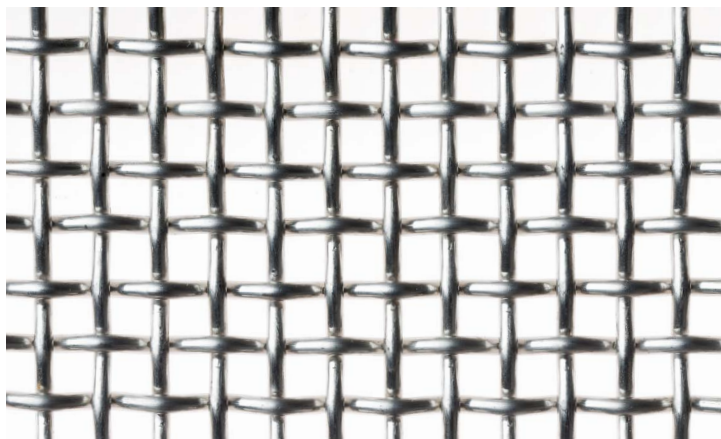

Extra Notes:

Dimensions are nominal.