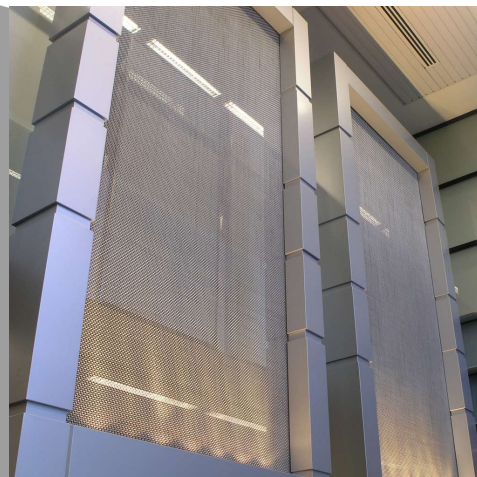

Secure 990

A valmont COMPANY

Profile: Secure 990
Material: S/S T316, S/S T304,
Galvanised,
Aluminium, Brass
Finish: Mill, Powder Coated,
Electro Polished
Max Width: 2400mm
Max Length: 30m
Open Area: 44.4%
Weight: 13.3 kg/m² (S/S)
Stock Status: Custom Made
Type: Rigid
Wire Dia: 3.15mm
Aperture: 6.3mm
Form: Sheet

* Typical Architectural Installation

Applications:

Balustrades, Cladding, Privacy
Screen, Security Screens

Attachment Methods:

Locker Fixing systems;
including Angle, Cap, Flat Bar or
Tensioned. See website for
more details.