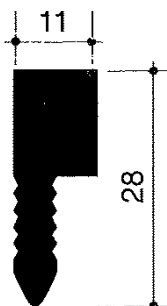

Bivitec Screen Clamps

STEPPED END CLAMP WEDGE
EPDM
90 SHORE A
PART NO. CWDIE 548
(50 M COILS)