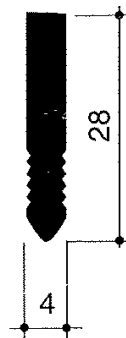

FLAT END CLAMP WEDGE
EPDM
90 SHORE A
PART NO. CWDIE 559
(50 M COILS)