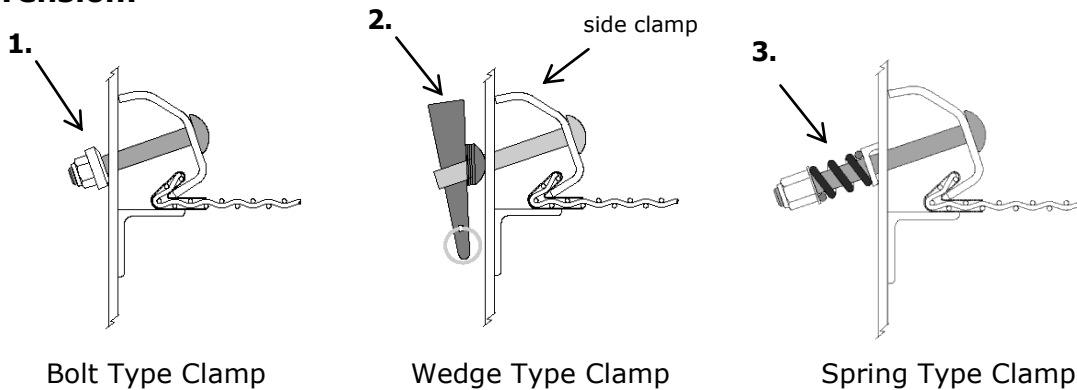

Screen Attachment Accessories

Locker stocks and supplies a range of commonly used screen attachment accessories. For further assistance, please contact your Locker Group sales consultant.

Side Tension:

Bolt Type Clamp

Wedge Type Clamp

Spring Type Clamp

Side Clamps:

Part No	Length (mm)	Thickness (mm)	# Holes
SSC0108MAC	1215	6	Blank
SSC0105MAC	1525	6	Blank
SSC0108MAF	2440	6	Blank
SSC0108MAE	1215	6	Jaques Pattern
SSC0105MAA	1525	6	Jaques Pattern
SSC0108MAY	1215	6	Cedarapids Pattern

Side Clamp Hardware:

	Part No.	Description
1 Bolt Only	HBCA2000 AA	Coach head bolt M20 x 120, Nut
Bolt Only	HBCA1600AA	Dome Head Bolt M16 x 120, Nut (Cedarapids)
	HWH1600MAA	Spherical Washer (Cedarapids)
2 Wedge Bolt	HBCA2000 AC	Dome Head Pin M20 x 150, Wedge
3 Bolt & Spring	SCFA2000 AA	Coach head bolt M20 x 200, Spring, Washer, Nut