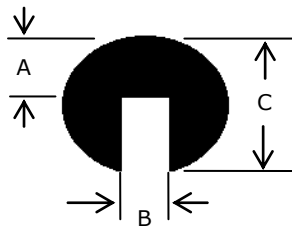

Capping Rubber

This data sheet refers to the range of capping rubbers available through the Locker Group.

Round Top Long Leg				
Product Code	Dimension 'A' mm	Stringer Width 'B' mm	Overall Height 'C' mm	Coil Length Metres
SBCRT1	15	8	40	20
SBCRT2	16	10	40	20
SBCRT3 HP	21	12	41	20

Round Top Short Leg				
Product Code	Dimension 'A' mm	Stringer Width 'B' mm	Overall Height 'C' mm	Coil Length Metres
SBCSB4	12	8	26	20
SBCSB7	14	10	26	20
SBCSB5	14	12	27	20

Flat Top Long Leg				
Product Code	Dimension 'A' mm	Stringer Width 'B' mm	Overall Height 'C' mm	Coil Length Metres
SBCFT1	20	8	60	20
SBCFT1 HP	25	10	65	20
SBCFT2	20	12	60	20