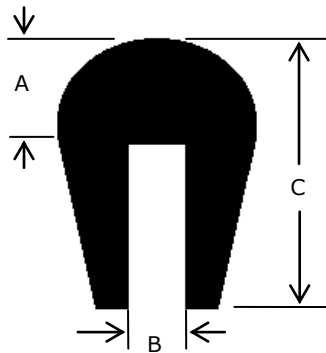

Capping Rubber

This data sheet refers to the range of capping rubbers available through the Locker Group.

Round Top Long Leg				
Product Code	Dimension 'A' mm	Stringer Width 'B' mm	Overall Height 'C' mm	Coil Length Metres
SBCRT1	15	8	40	20
SBCRT2	16	10	40	20
SBCRT3 HP	21	12	41	20

Round Top Short Leg				
Product Code	Dimension 'A' mm	Stringer Width 'B' mm	Overall Height 'C' mm	Coil Length Metres
SBCSB4	12	8	26	20
SBCSB7	14	10	26	20
SBCSB5	14	12	27	20

Flat Top Long Leg				
Product Code	Dimension 'A' mm	Stringer Width 'B' mm	Overall Height 'C' mm	Coil Length Metres
SBCFT1	20	8	60	20
SBCFT1 HP	25	10	65	20
SBCFT2	20	12	60	20