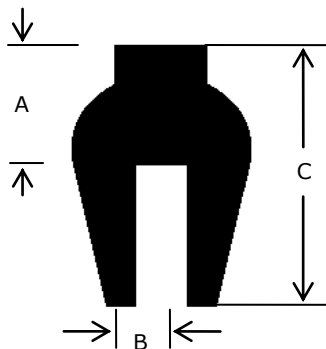

Capping Rubber

This data sheet refers to the range of capping rubbers available through the Locker Group.

Round Top Long Leg				
Product Code	Dimension 'A' mm	Stringer Width 'B' mm	Overall Height 'C' mm	Coil Length Metres
SBCRT1	15	8	40	20
SBCRT2	16	10	40	20
SBCRT3 HP	21	12	41	20

Round Top Short Leg				
Product Code	Dimension 'A' mm	Stringer Width 'B' mm	Overall Height 'C' mm	Coil Length Metres
SBCSB4	12	8	26	20
SBCSB7	14	10	26	20
SBCSB5	14	12	27	20

Flat Top Long Leg				
Product Code	Dimension 'A' mm	Stringer Width 'B' mm	Overall Height 'C' mm	Coil Length Metres
SBCFT1	20	8	60	20
SBCFT1 HP	25	10	65	20
SBCFT2	20	12	60	20